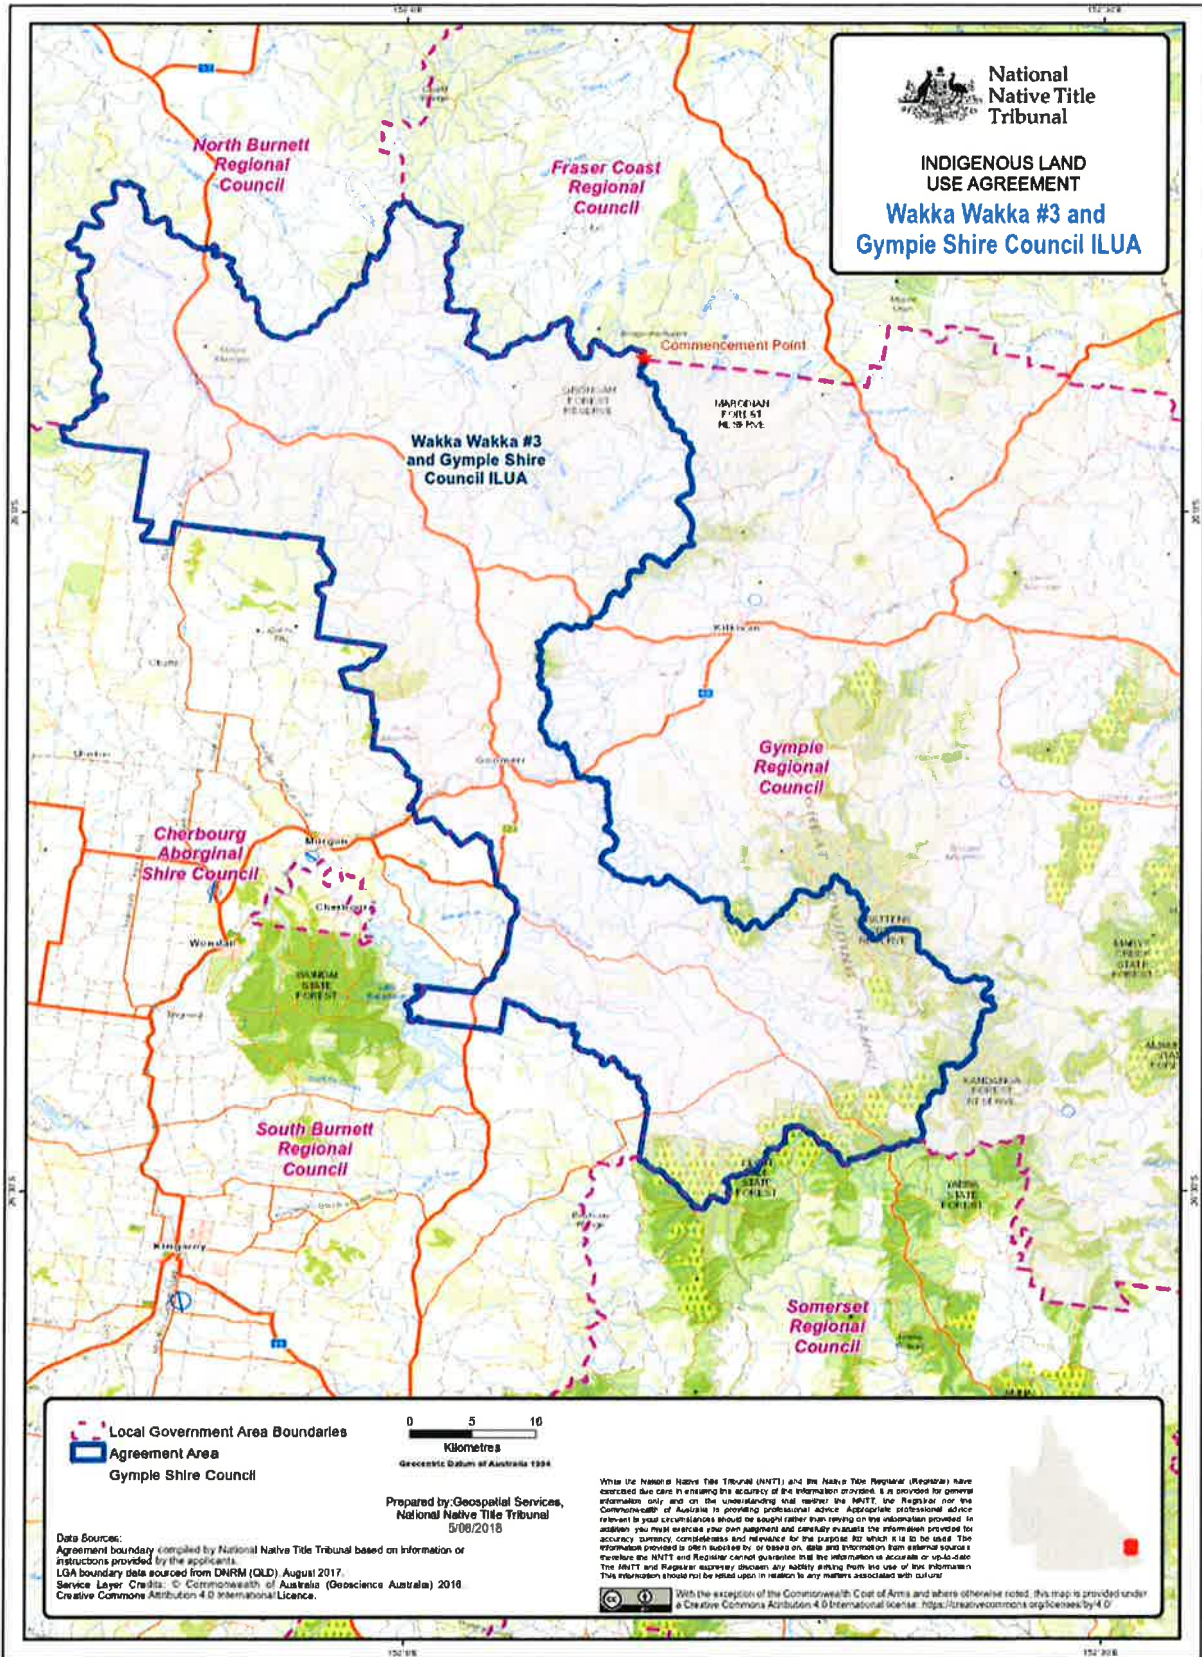

Schedule 3 – Map of ILUA Area

Geotrack Number: GT2018/0852